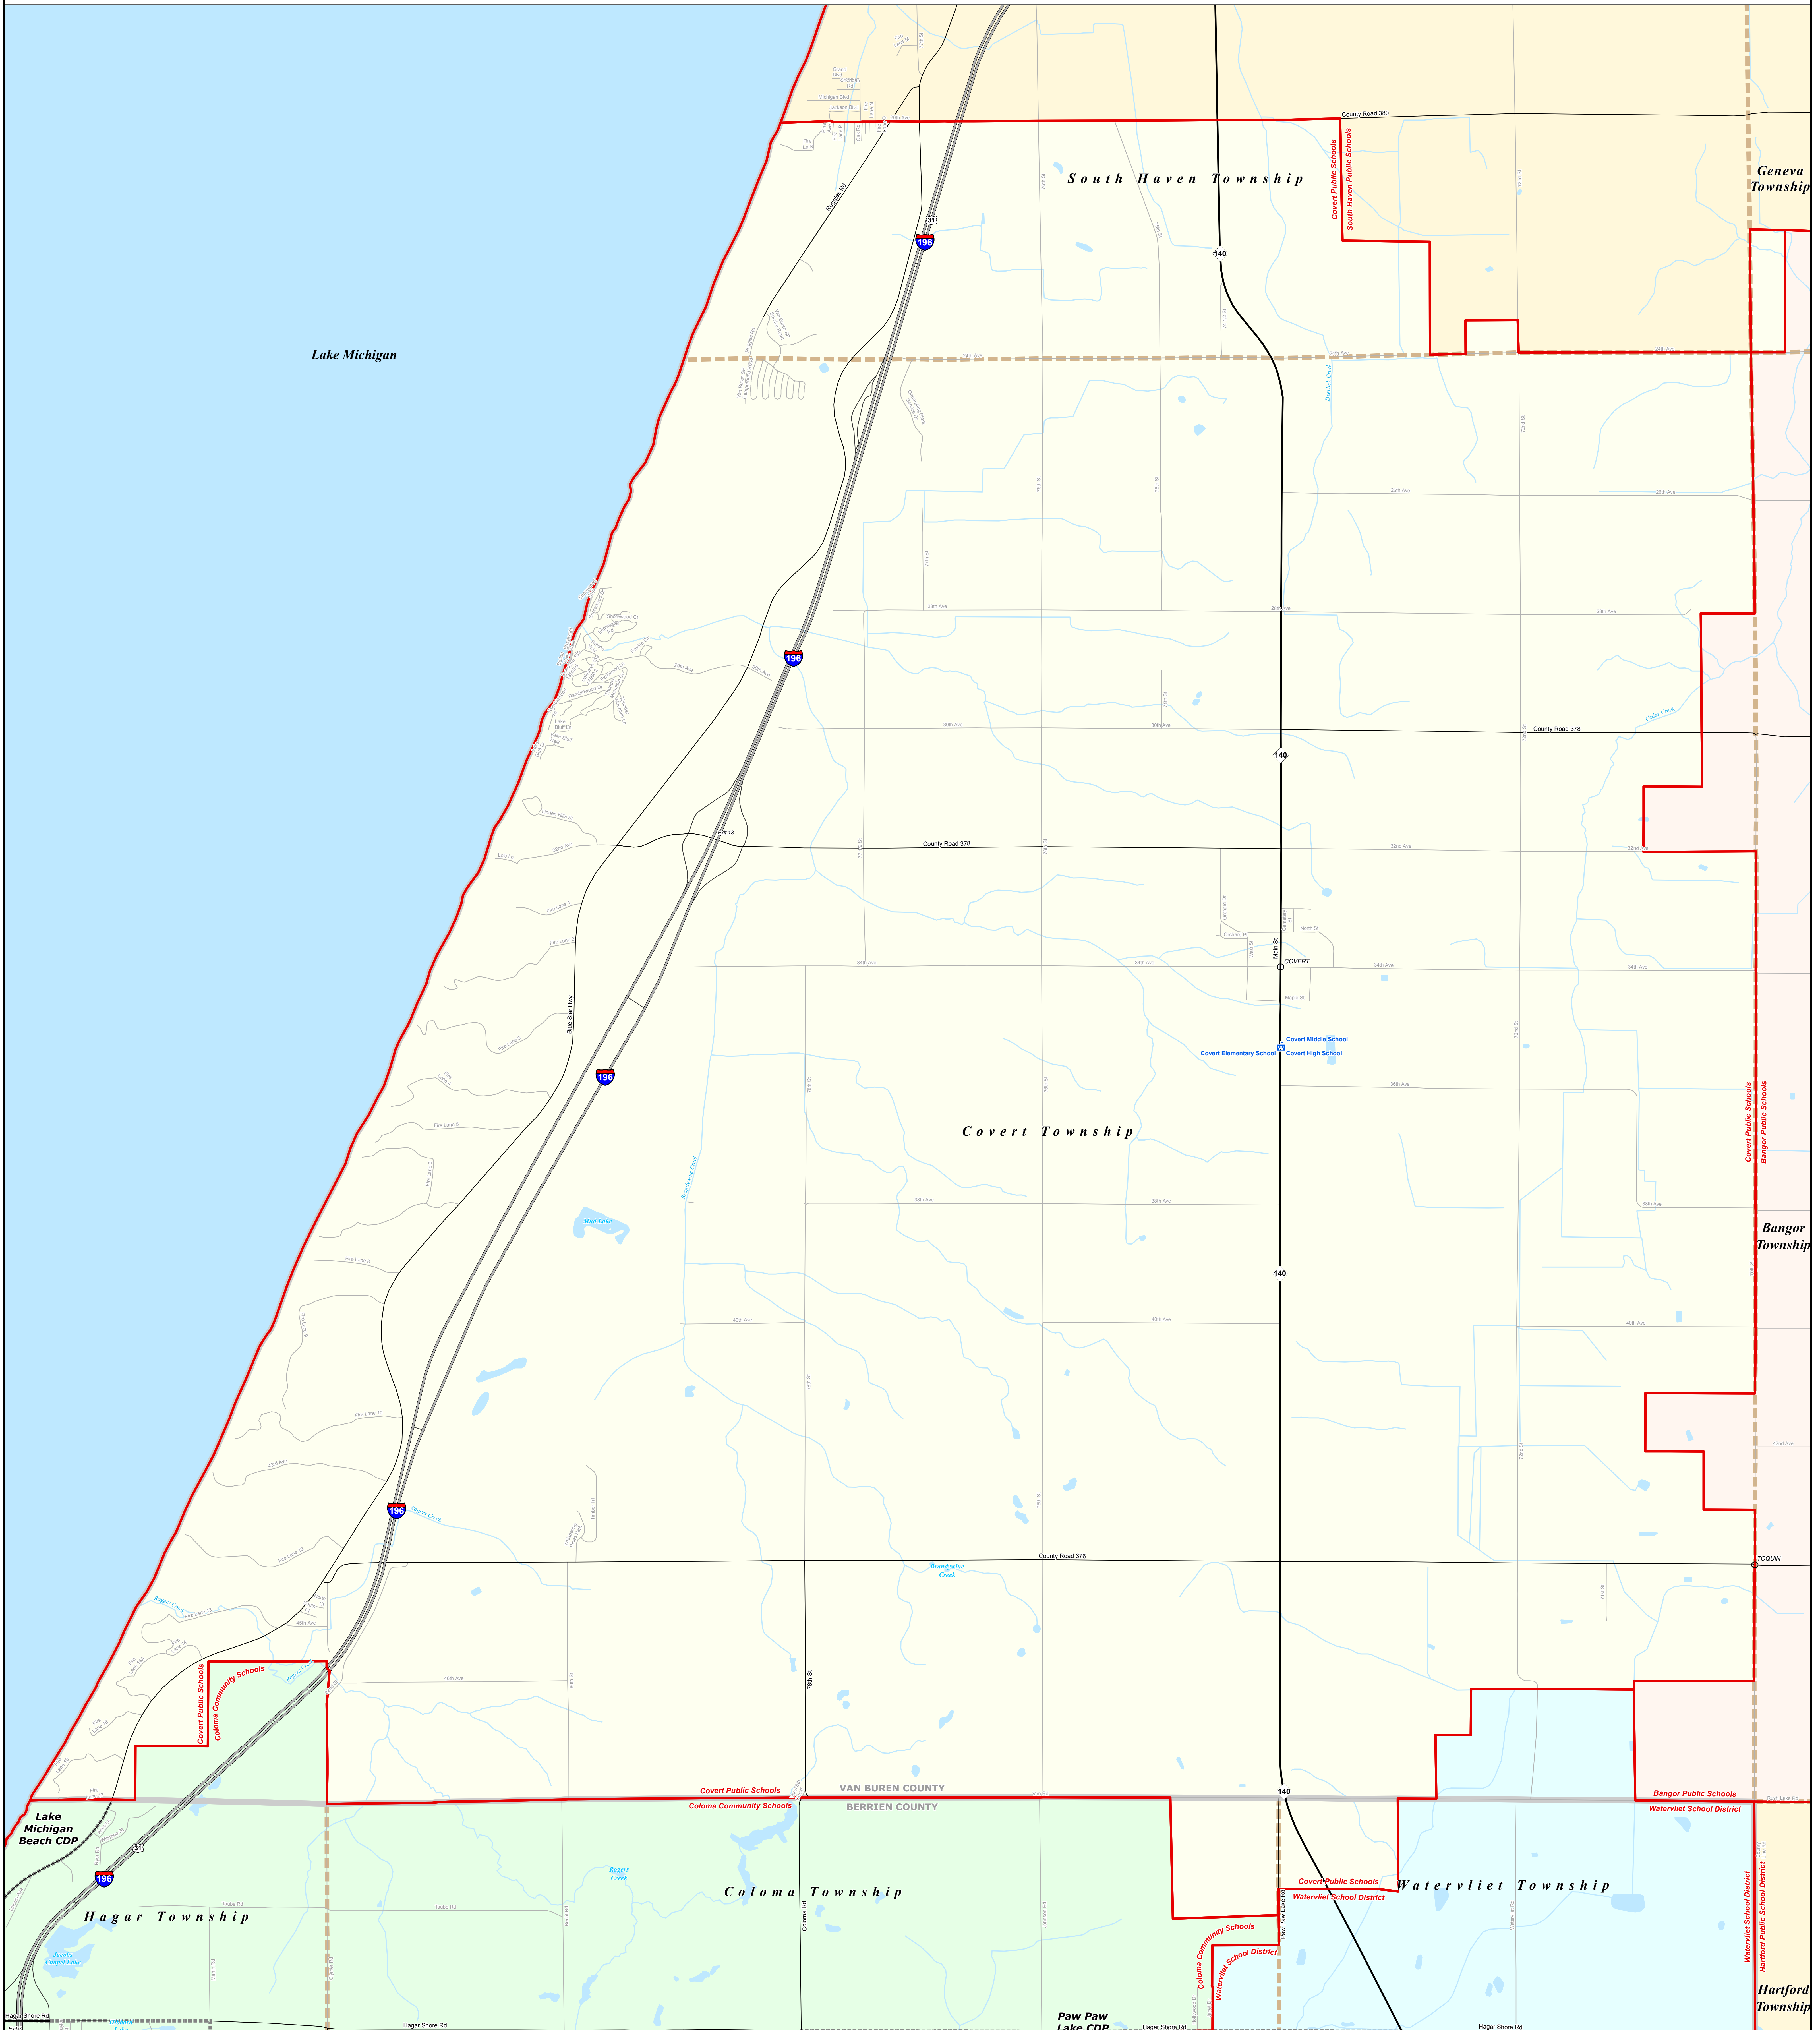

COVERT PUBLIC SCHOOLS

Van Buren ISD

*Note: Non K-12 School Districts identified with Asterisk (*) in Name

11/14/13

Legend	
School District	Unincorporated Place
County	School
City	Water Feature
Township	River, Stream, or Drain
Village	Railroad
Census Designated Place	Freeway
	Highway
	Primary Road
	Local Road

Source: Michigan Geographic Framework, v13a